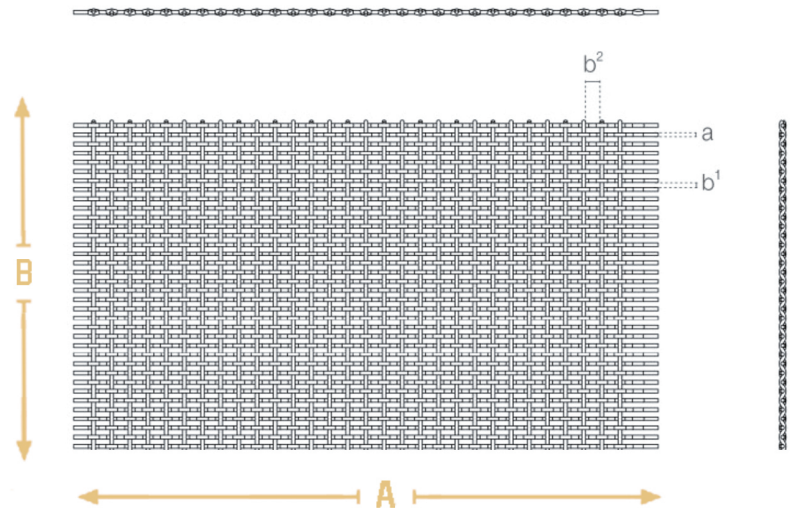

Da vinci 1510

APPLICATION

- Partition
- Interior Design
- Safety&Security
- Furniture
- Ceiling
- Facade
- Wall Covering

SPECIFICATION

<i>Material</i>	SS304/SS316
<i>Wire diameter(a)</i>	1mm
<i>Aperture(b)</i>	1.5mm (b ¹) x 4mm (b ²)
<i>Open area</i>	48%
<i>Weight</i>	3.8kg/m ²
<i>Surface finish</i>	baking varnish and plating
<i>Color</i>	Natural color, bronze, antique brass and brass
<i>Max width B</i>	4000mm
<i>Max length A</i>	3000mm